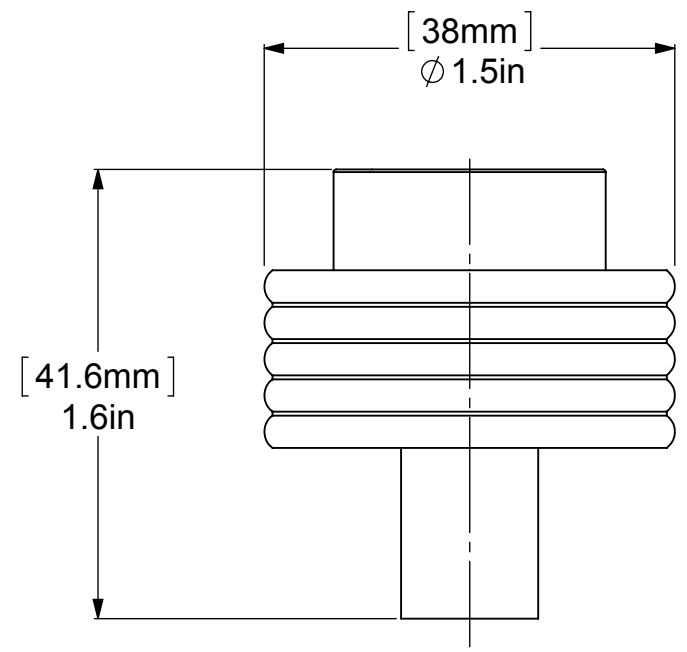

ITEM NO.	PART NUMBER	DESCRIPTION	QTY.
1	RGGV	HUB	1
2	PSRD8-12	BASE TUBE	1
3	Card-1	END LOCK	1

APPROVED FOR PRODUCTION
 By: RICHARD PAUL
 Date: 6-2-2021

UNLESS OTHERWISE STATED	
.X	±.3mm
.XX	±.15mm
.XXX	±.008mm

COPYRIGHT © Allied Brass 2021

DRAWN	5-28-21	I.M	MATERIAL:	BRASS	FINISH	TBD
CHECKED	5-28-21	P.D	DESCRIPTION:		QUANTITY	TBD
APPROVED	5-28-21	R.A	1-1/2 Inch Cabinet Knob		DRAWING No.	REV
					101G	0
				SCALE	1:0.7	SHEET: 01
						A4