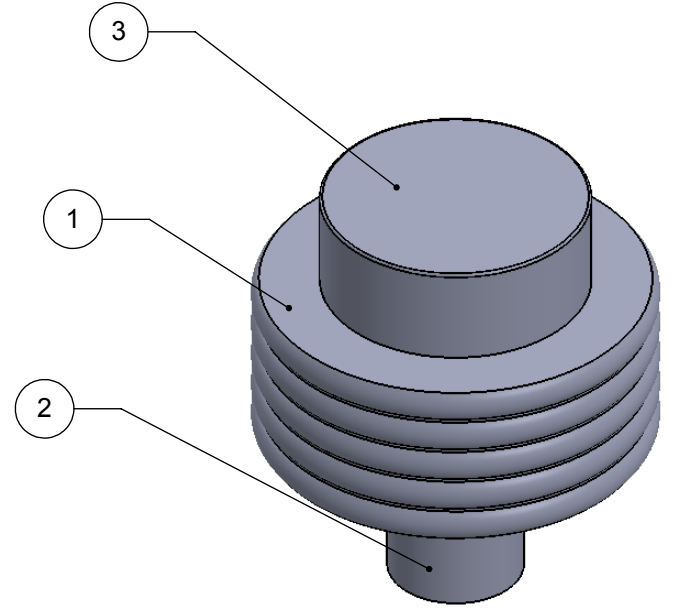

ITEM NO.	PART NUMBER	DESCRIPTION	QTY.
1	RGGV	HUB	1
2	PSRD8-12	BASE TUBE	1
3	Card-1	END LOCK	1

APPROVED FOR PRODUCTION
 By: RICHARD PAUL
 Date: 6-2-2021

UNLESS OTHERWISE STATED	
.X	±.3mm
.XX	±.15mm
.XXX	±.008mm

COPYRIGHT © Allied Brass 2021

DRAWN	5-28-21	I.M	MATERIAL:	BRASS	FINISH	TBD
CHECKED	5-28-21	P.D	DESCRIPTION:		QUANTITY	TBD
APPROVED	5-28-21	R.A	1-1/2 Inch Cabinet Knob		DRAWING No.	REV
					101G	0
				SCALE	1:0.7	SHEET: 01
						A4