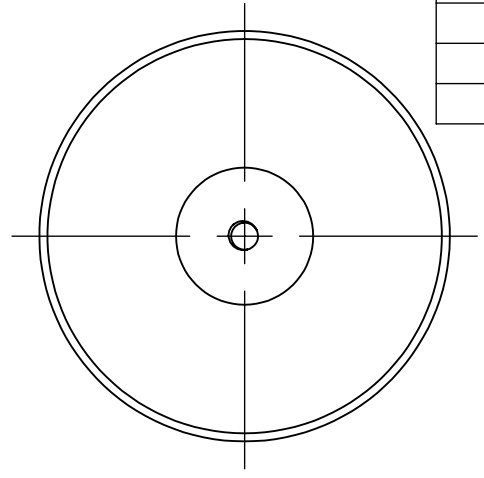

ITEM NO.	PART NUMBER	DESCRIPTION	QTY.
1	RGGV	HUB	1
2	PSRD8-12	BASE TUBE	1
3	Card-1	END LOCK	1

APPROVED FOR PRODUCTION
 By: RICHARD PAUL
 Date: 6-2-2021

UNLESS OTHERWISE STATED	
.X	±.3mm
.XX	±.15mm
.XXX	±.008mm

COPYRIGHT © Allied Brass 2021

DRAWN	5-28-21	I.M	MATERIAL:	BRASS	FINISH	TBD
CHECKED	5-28-21	P.D	DESCRIPTION:		QUANTITY	TBD
APPROVED	5-28-21	R.A	1-1/2 Inch Cabinet Knob		DRAWING No.	REV
					101G	0
				SCALE	1:0.7	SHEET: 01
						A4